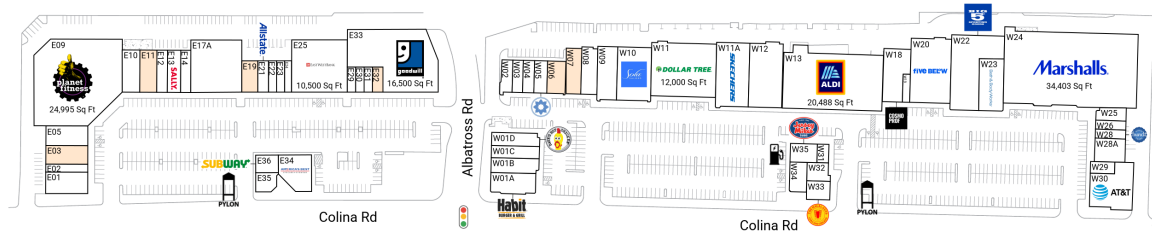

## Available Spaces

E03	2,800 Sq Ft	360°	E32	960 Sq Ft	360°
E11	2,560 Sq Ft	360°	W06	2,100 Sq Ft	360°
E19	1,800 Sq Ft	360°	W07	2,368 Sq Ft	360°

## Current Tenants

Space size listed in square feet

E01	MoMo Paradise	3,200	W03	Colima Dental Group	1,200
E02	Rowland Heights Jewelry Mart	1,200	W04	Sully-Miller Contracting Compa	1,300
E05	Cabinet City	3,200	W05	Club Pilates	1,500
E09	Planet Fitness	24,995	W08	Ms. Slim	2,732
E10	One Beauty	2,640	W09	Golden Bank, NA	3,500
E12	Terra:stn	1,600	W10	Sola Salon Studios	6,500
E13	Sally Beauty Supply	2,000	W11	Dollar Tree	12,000
E14	Innovision Optometry	1,600	W11A	SKECHERS	7680
E17A	Only 1 Markets Inc.	9,500	W12	Cathay Bank	7,320
E21	Allstate Insurance	1,200	W13	ALDI	20,488
E22	Penny's Flower Shop	900	W18	CosmoProf	4,280
E23	Robam Kitchen Appliance	900	W19	Nailed It	729
E24	C T Nails	900	W20	Five Below	9,000
E25	East West Bank	10,500	W22	Big 5 Sporting Goods	9,275
E29	Acuhealth Center	750	W23	Bath & Body Works	4,522
E30	Aspire Fitness	750	W24	Marshalls	34,403
E31	Up Spine and Joint	750	W25	Dirty Dog Grooming	1,100
E33	Goodwill	16,500	W26	Omi Salon	825
E34	America's Best Contacts & Eyeglasses	4,000	W28	Nothing Bundt Cakes	2,475
E35	Oakobing	1,117	W28A	Larry Chen Collectibles	825
E36	Subway	1,138	W29	Herbarn Acupuncture & Herb Ce	1,000
W01A	The Habit Burger Grill	3,040	W30	AT&T	6,000
W01B	Dean Noodles	2,390	W31	Cotti Coffee	770
W01C	Higo Sushi	1,970	W32	Ono Hawaiian BBQ	1,401
W01D	Dave's Hot Chicken	2,113	W33	The Halal Guys	1,500
W02	Rowland Heights Photo and Mai	1,298	W34	The Poke Co & Wings	1,839
			W35	Jersey Mike's	1,782